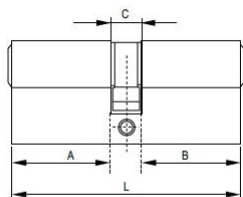

PRODUCT SHEET

Description:

Profile Cylinder, SS-Look, 62mm,(26+10+26mm) KA 1 Yale Key Way, W/3 Metal Keys:SISO ,W/Screw

Item number:

14.60.036-0

Units	Box	Carton	HS Code	Barcode
Pcs.	10	50	8301600090	 5704866457187